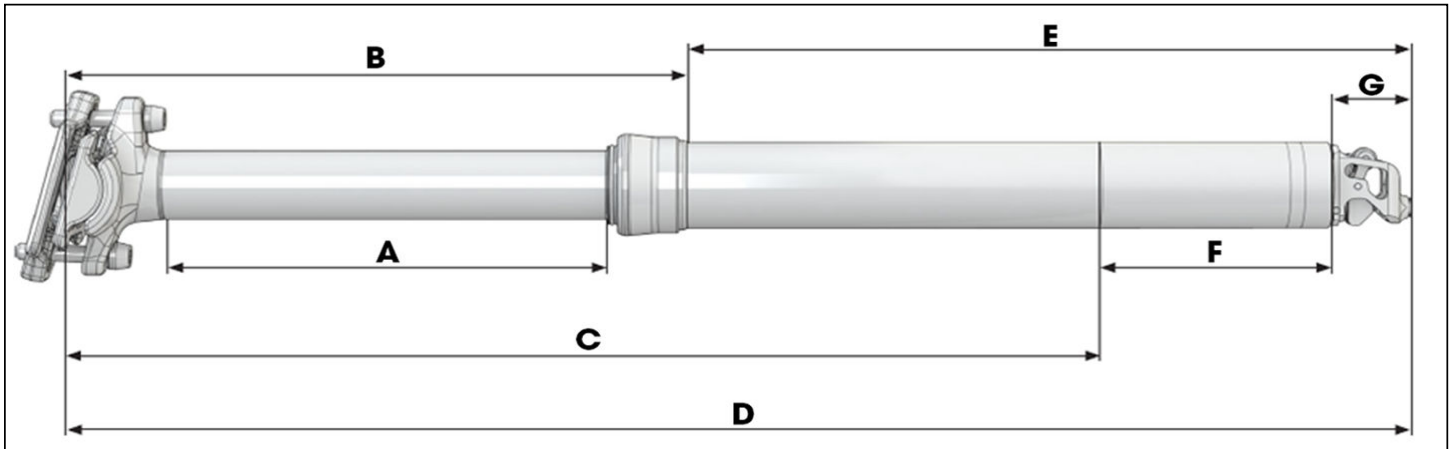

BONTRAGER

Line Elite 34.9

Model 32843

(A) Travel	(B) Height at max insertion	(C) Max extension	(D) Total length	(E) Max insertion (includes acuator)	(F) Min insertion	(G) Acuator length
100mm	159.5	266	373.5	214	80	28
150mm	209.5	363	470.5	261	80	28
170mm	229.5	367	514.5	285	120	28
200mm	259.5	367	578.5	319	185	28