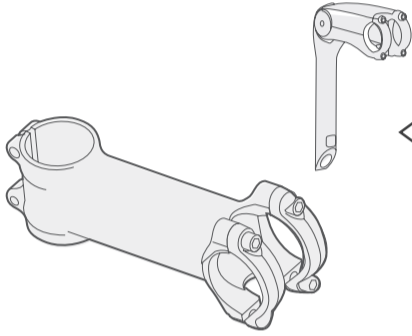

RSL, Pro, & Elite Stem

Duo Base W537090

Cable Wrangler 600793

Mono Base W537089

Trip Mount W509702

Kovee Pro 35 & Line Pro 35 Stem

Duo Base W562041

Mono Base W562042

Universal Ion Mount W574066

Comp & Adjustable Quill Stem

Duo Base W540565 (QTY 2)

Duo Cable Wrangler 600794 (QTY 2)

Mono Base W540565

Duo Cable Wrangler 600794

Ion Mount W510438

Garmin Low Mount 529585

Aeolus RSL Bar/Stem

Duo Base 600796

Mono Base 600795

Garmin High Mount 529590

Madone SLR Integrated Bar/Stem (2022+)

Duo Base 5306656

Mono Base 5306655

Pro Blendr Alloy Computer Mount 5266375 (Requires Garmin Puck 5266373 or Wahoo Puck 5266374)