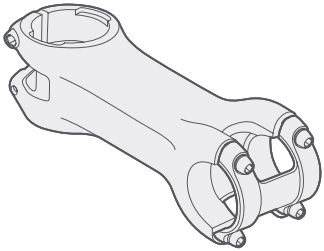

**RSL, Pro, & Elite Stem**

Duo Base W537090

Mono Base W537089

**Kovee Pro 35 & Line Pro 35 Stem**

Duo Base W562041

Mono Base W562042

**Comp & Adjustable Quill Stem**

Duo Base W540565 (QTY 2)

Mono Base W540565

Duo Base W540565 (QTY 2)

**Aeolus RSL Bar/Stem**

Duo Base 600796

Mono Base 600795

**Madone SLR Integrated Bar/Stem**

Duo Base 600796

Mono Base 600795

**XXX Bar/Stem**

Duo Base 529589

Mono Base 541150

**RSL MTB Bar/Stem**

Duo Base 529589

Mono Base 541150

Trip Mount W509702

Universal Ion Mount W574066