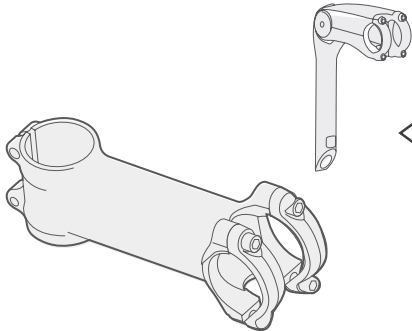

**RSL, Pro, & Elite Stem**

Duo Base W537090

Mono Base W537089

**Kovee Pro 35 & Line Pro 35 Stem**

Duo Base W562041

Mono Base W562042

**Comp & Adjustable Quill Stem**

Duo Base W540565 (QTY 2)

Mono Base W540565

Duo Base W540565 (QTY 2)

**Aeolus RSL Bar/Stem**

Duo Base 600796

Mono Base 600795

**Madone SLR Integrated Bar/Stem**

Duo Base 600796

Mono Base 600795

**XXX Bar/Stem**

Duo Base 529589

Mono Base 541150

**RSL MTB Bar/Stem**

Duo Base 529589

Mono Base 541150

Trip Mount W509702

Universal Ion Mount W574066