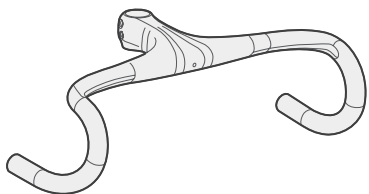

**RSL, Pro, & Elite Stem**

Duo Base W537090

Mono Base W537089

**Kovee Pro 35 & Line Pro 35 Stem**

Duo Base W562041

Mono Base W562042

**Comp & Adjustable Quill Stem**

Duo Base W540565 (QTY 2)

Mono Base W540565

Duo Base W540565 (QTY 2)

**Aeolus RSL Bar/Stem**

Duo Base 600796

Mono Base 600795

**Madone SLR Integrated Bar/Stem**

Duo Base 600796

Mono Base 600795

**XXX Bar/Stem**

Duo Base 529589

Mono Base 541150

**RSL MTB Bar/Stem**

Duo Base 529589

Mono Base 541150

Trip Mount W509702

Universal Ion Mount W574066